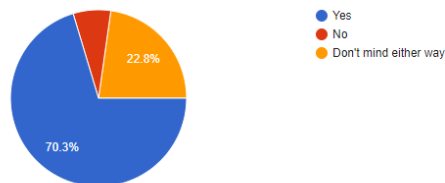

INSET WEEK 2024/25

Thank you to everyone who took the time to complete our recent consultation regarding INSET days / week. 145 people responded with the following results...

Would you be happy for the school to take a weeks INSET days attached either side of the May half term holiday?
145 responses